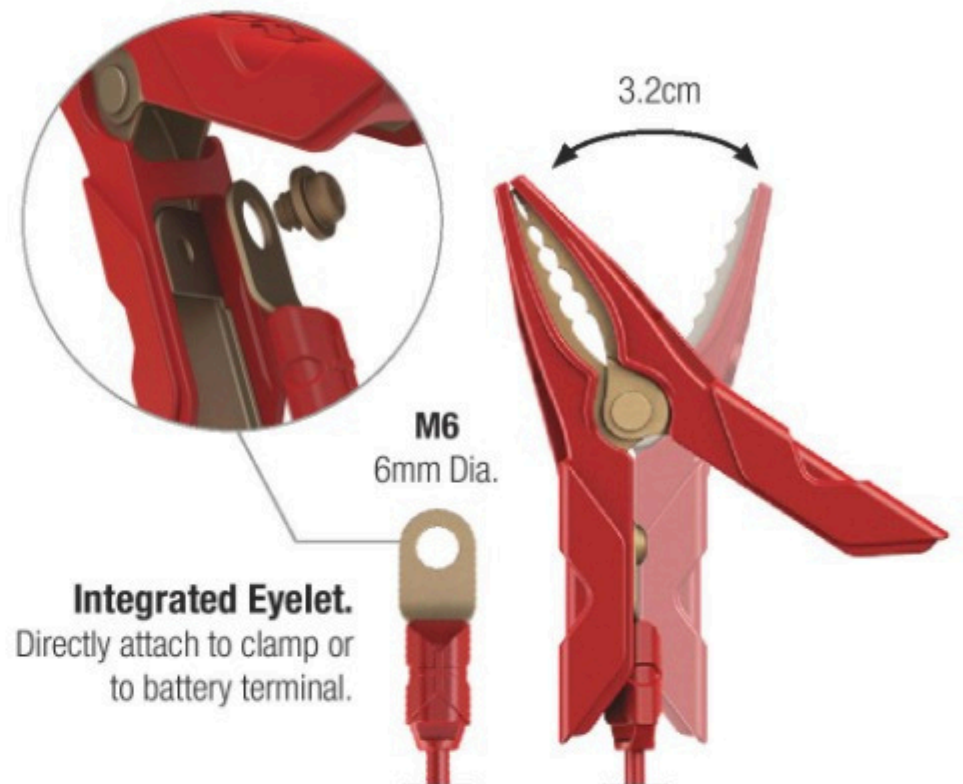

# WHAT'S IN THE BOX.

56" (142.24cm)

85" (217cm)

Charger +  
Interchangeable  
Connector

Battery Clamps +  
Integrated Eyelets

21"  
(55cm)

Mounting Bracket  
+ Strap

(2) #8x1"  
Self-tapping  
Screws

## Maximum Versatility.

Genius clamps are built with needle-nose profiles for smaller terminal applications and detachable integrated eyelets for permanently mounting the accessory to the battery.

**Integrated Eyelet.**  
Directly attach to clamp or  
to battery terminal.