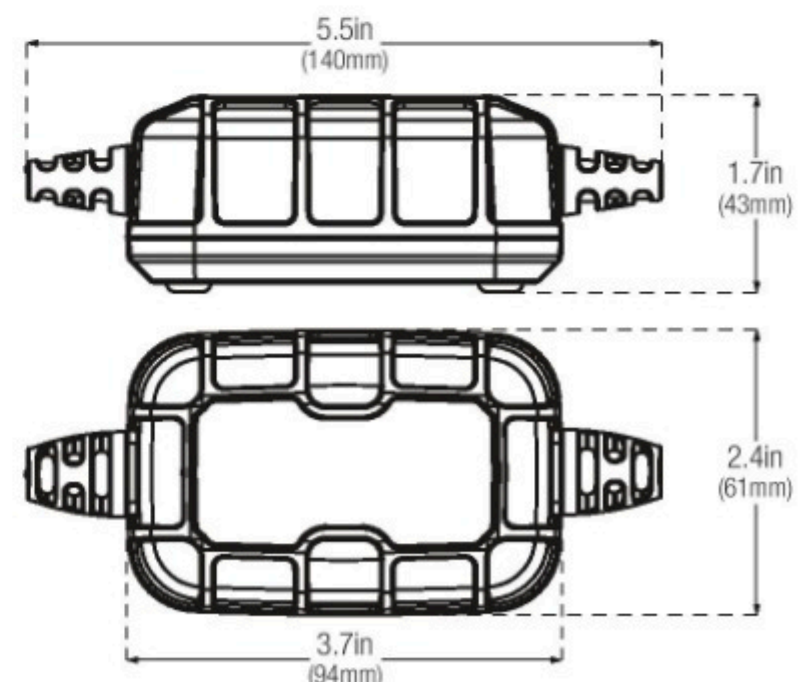

Units Per Pallet:

NA - 480 Units
International - 378 Units

NOCO
30339 Diamond Parkway, #102
Glenwillow, OH 44139 | USA
1.800.456.6626

no.co

NOCO